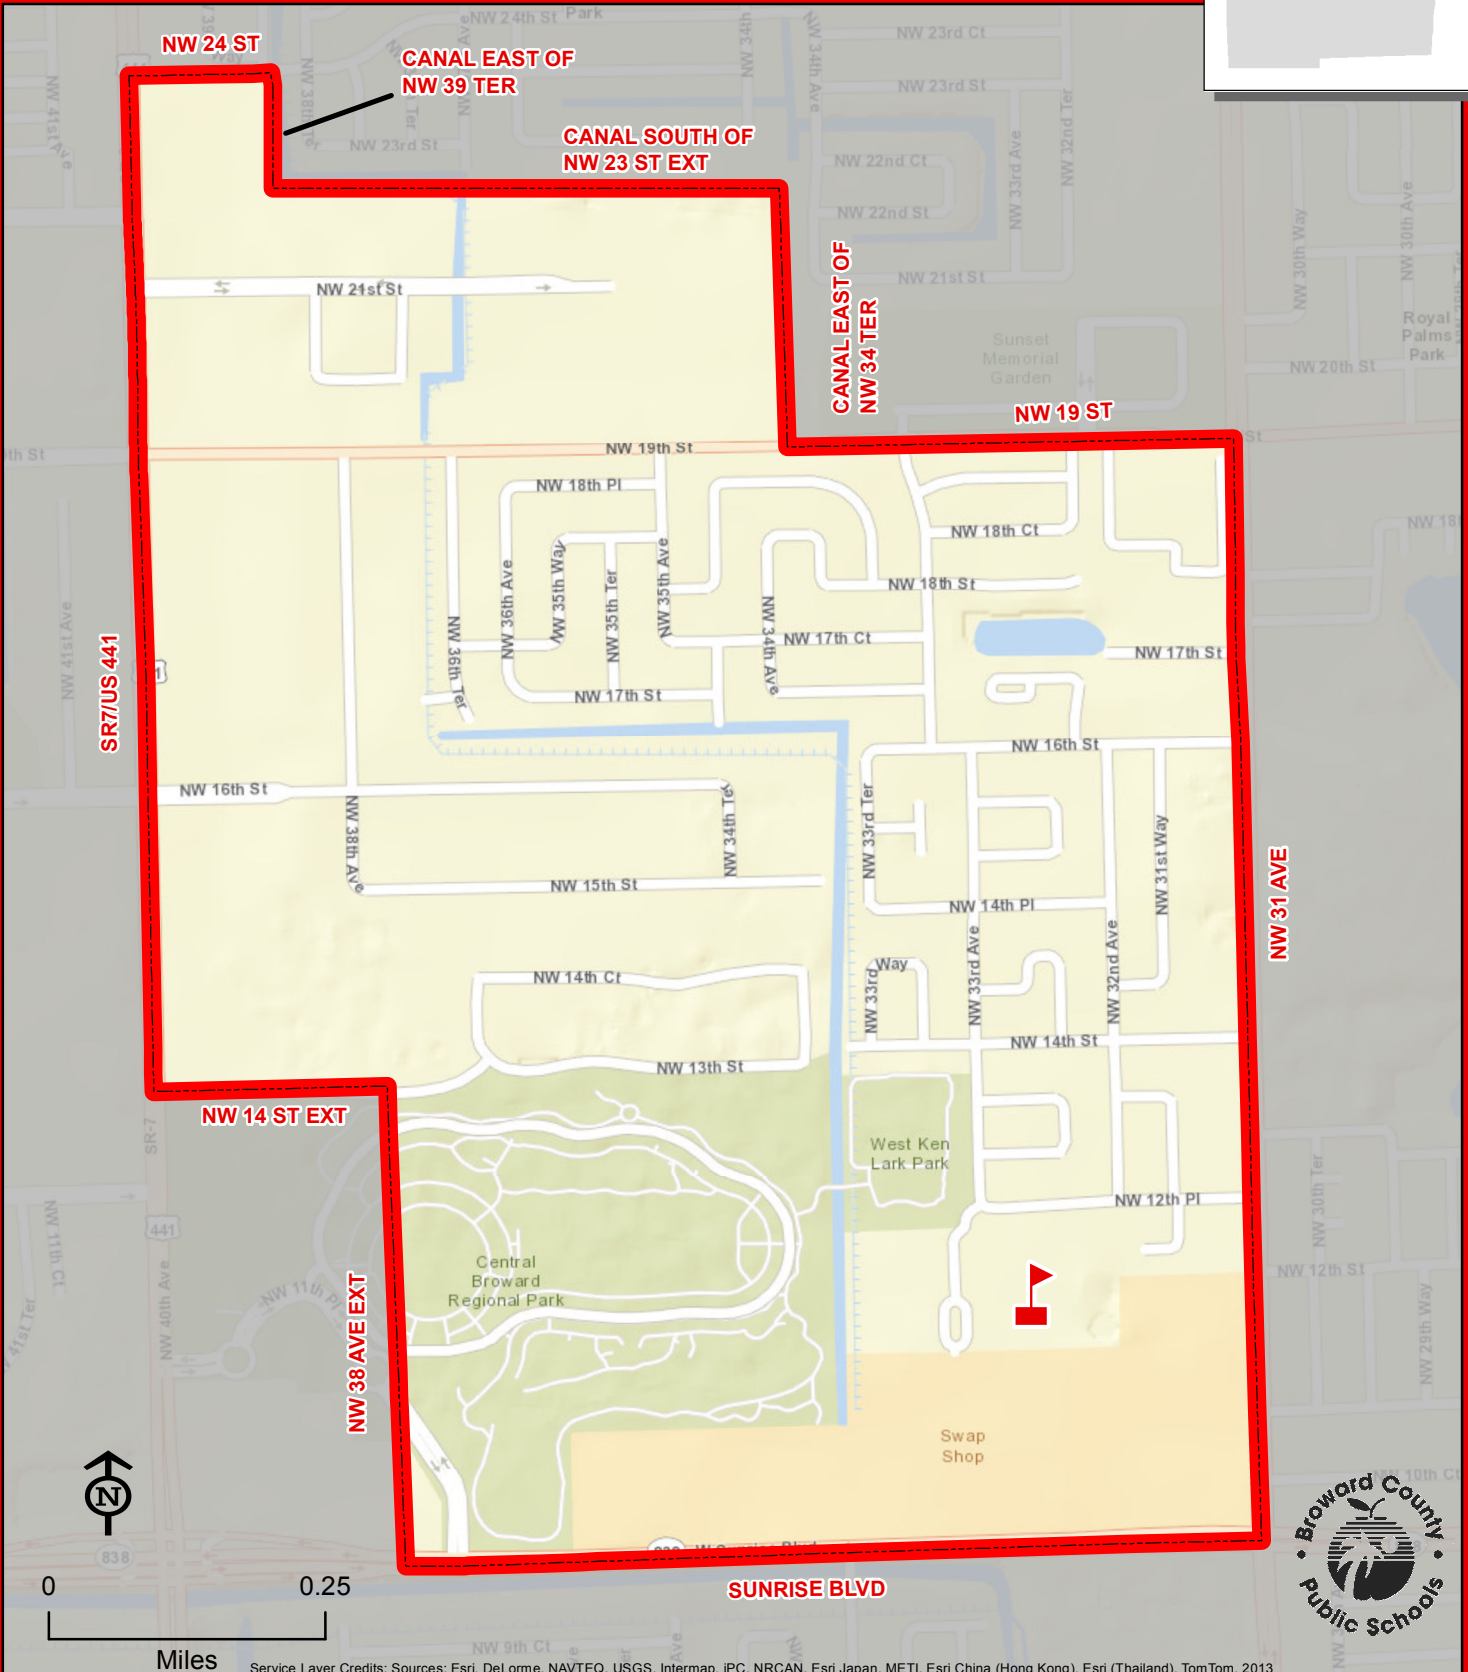

LARKDALE ELEMENTARY SCHOOL

3250 NW 12 PLACE
LAUDERHILL, FLORIDA 33311
754-322-6600

LARKDALE

THIS MAP IS FOR CONCEPTUAL PURPOSES ONLY AND SHOULD NOT BE USED FOR LEGAL BOUNDARY DETERMINATIONS